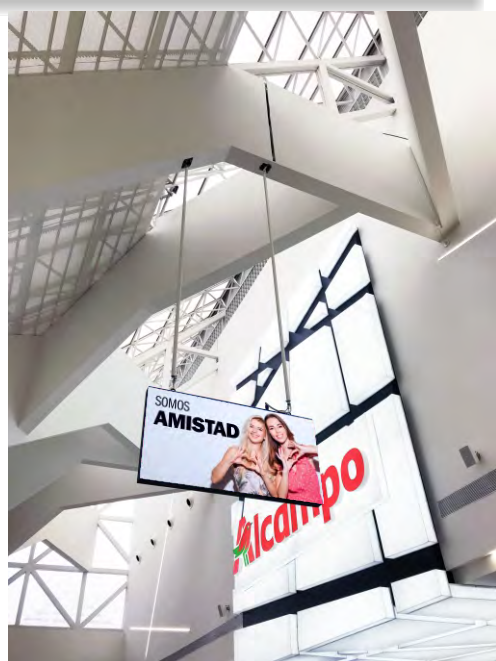

COVERS FOR EV CHARGING STATIONS
HABILLAGES POUR BORNES DE RECHARGE EV
EMBELLECEDORES DE ESTACIONES DE CARGA EV

FULL COLOR LED SCREEN

ÉCRAN LED FULL COLOR

PANTALLAS LED A TODO COLOR

FULL COLOR LED SCREEN
ÉCRAN LED FULL COLOR
PANTALLAS LED A TODO COLOR